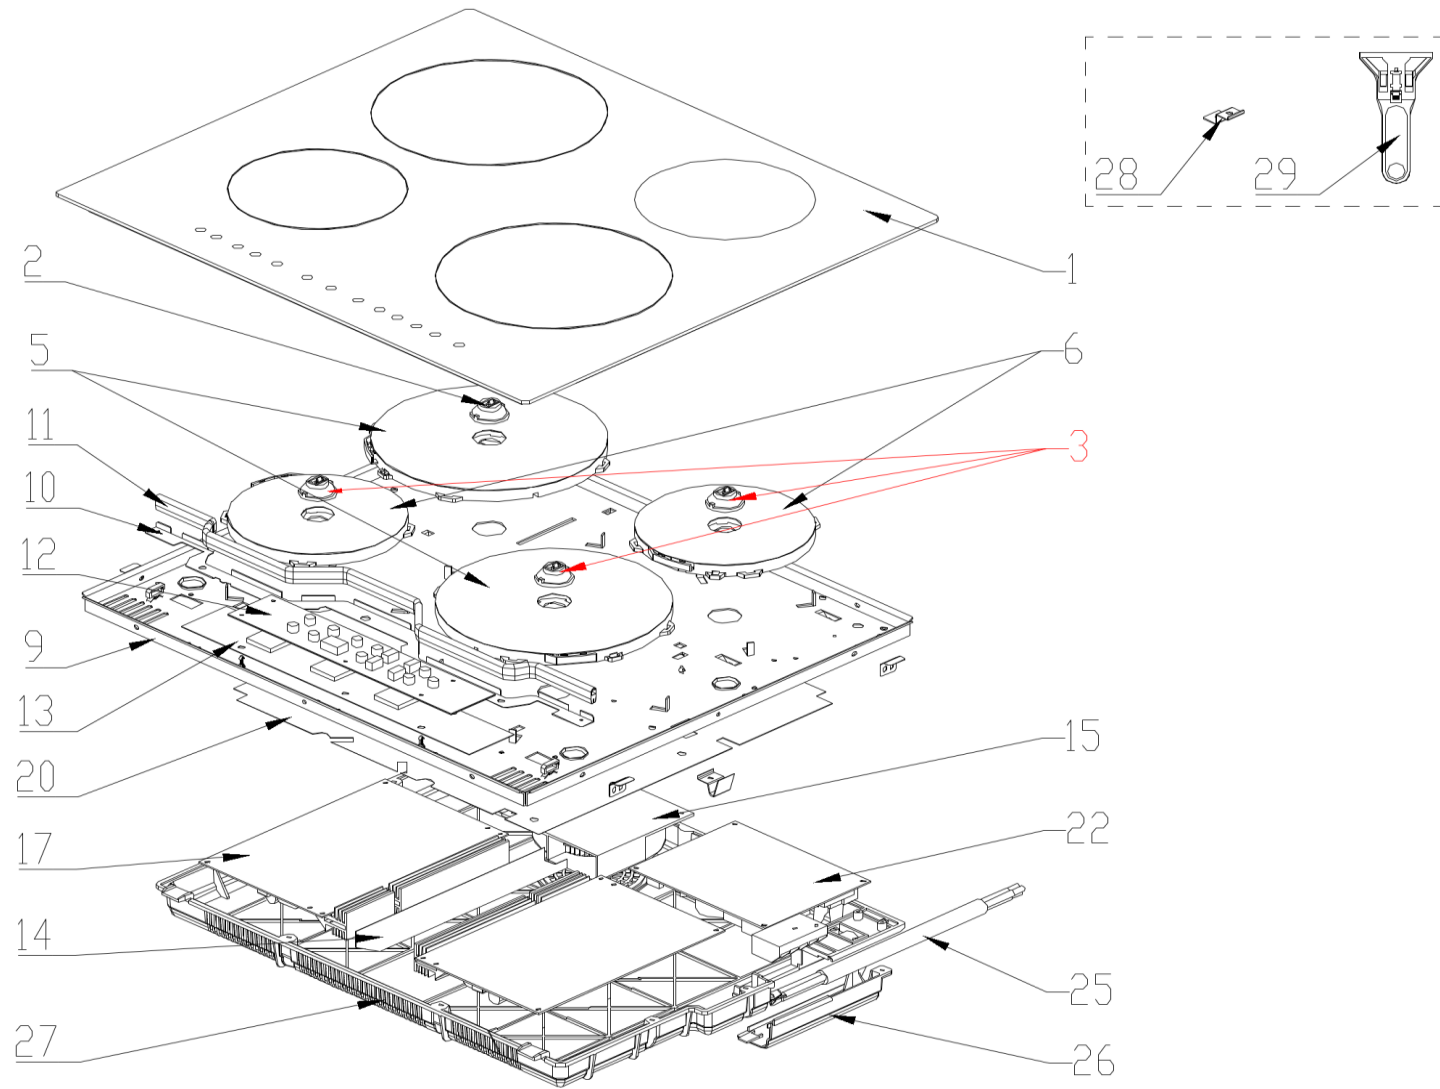

4 Zone Induction Hob

Model Number

CLCIN65

Parts Manual

Exploded Drawing

Parts List

ID No	Apelson Code	Spare Parts Code	Part Description	Qty.
1	AA0000001779	12966000000182	GLASS ASSEMBLY	1
3	1746600000001	17466000000191	TEMPERATURE SENSING ASSEMBLY	4
5	AA0000001780	17466000000091	COIL PLATE	2
6	AA0000001881	17466000000068	COIL PLATE	2
9	AA0000001882	12266000000041	SUPPORT ALUMINUM PLATE	1
10	AA0000001883	12266000000012	HEAT INSULATION BRACKET	1
11	AA0000001884	12666100000014	SILICONE SEALING STRIP	1
12	AA0000001885	17166000000089	DISPLAY PANEL	1
13	AA0000001886	12766000000025	DISPLAY BOARD MICA SHEET	1
14	AA0000001887	12766000000171	HEAT INSULATION MICA SHEET	1
15	AA0000001888	17466000000046	FAN ASSEMBLY	1
17	AA0000001889	17166000011498	MAIN CONTROL PANEL	2
20	AA0000001890	12766000000011	MAIN BOARD MICA SHEET	1
22	AA0000001891	17166000011495	POWER SUPPLY BOARD	1
25	AA0000001992	17466000002673	POWER CORD	1
26	12166000000	12166000000036	POWER CORD BOX LID	1
27	12166000000	12166000000046	LAMPSTAND	1
28	AA0000001993	12966000000014	HANGING PLATE FITTING	1