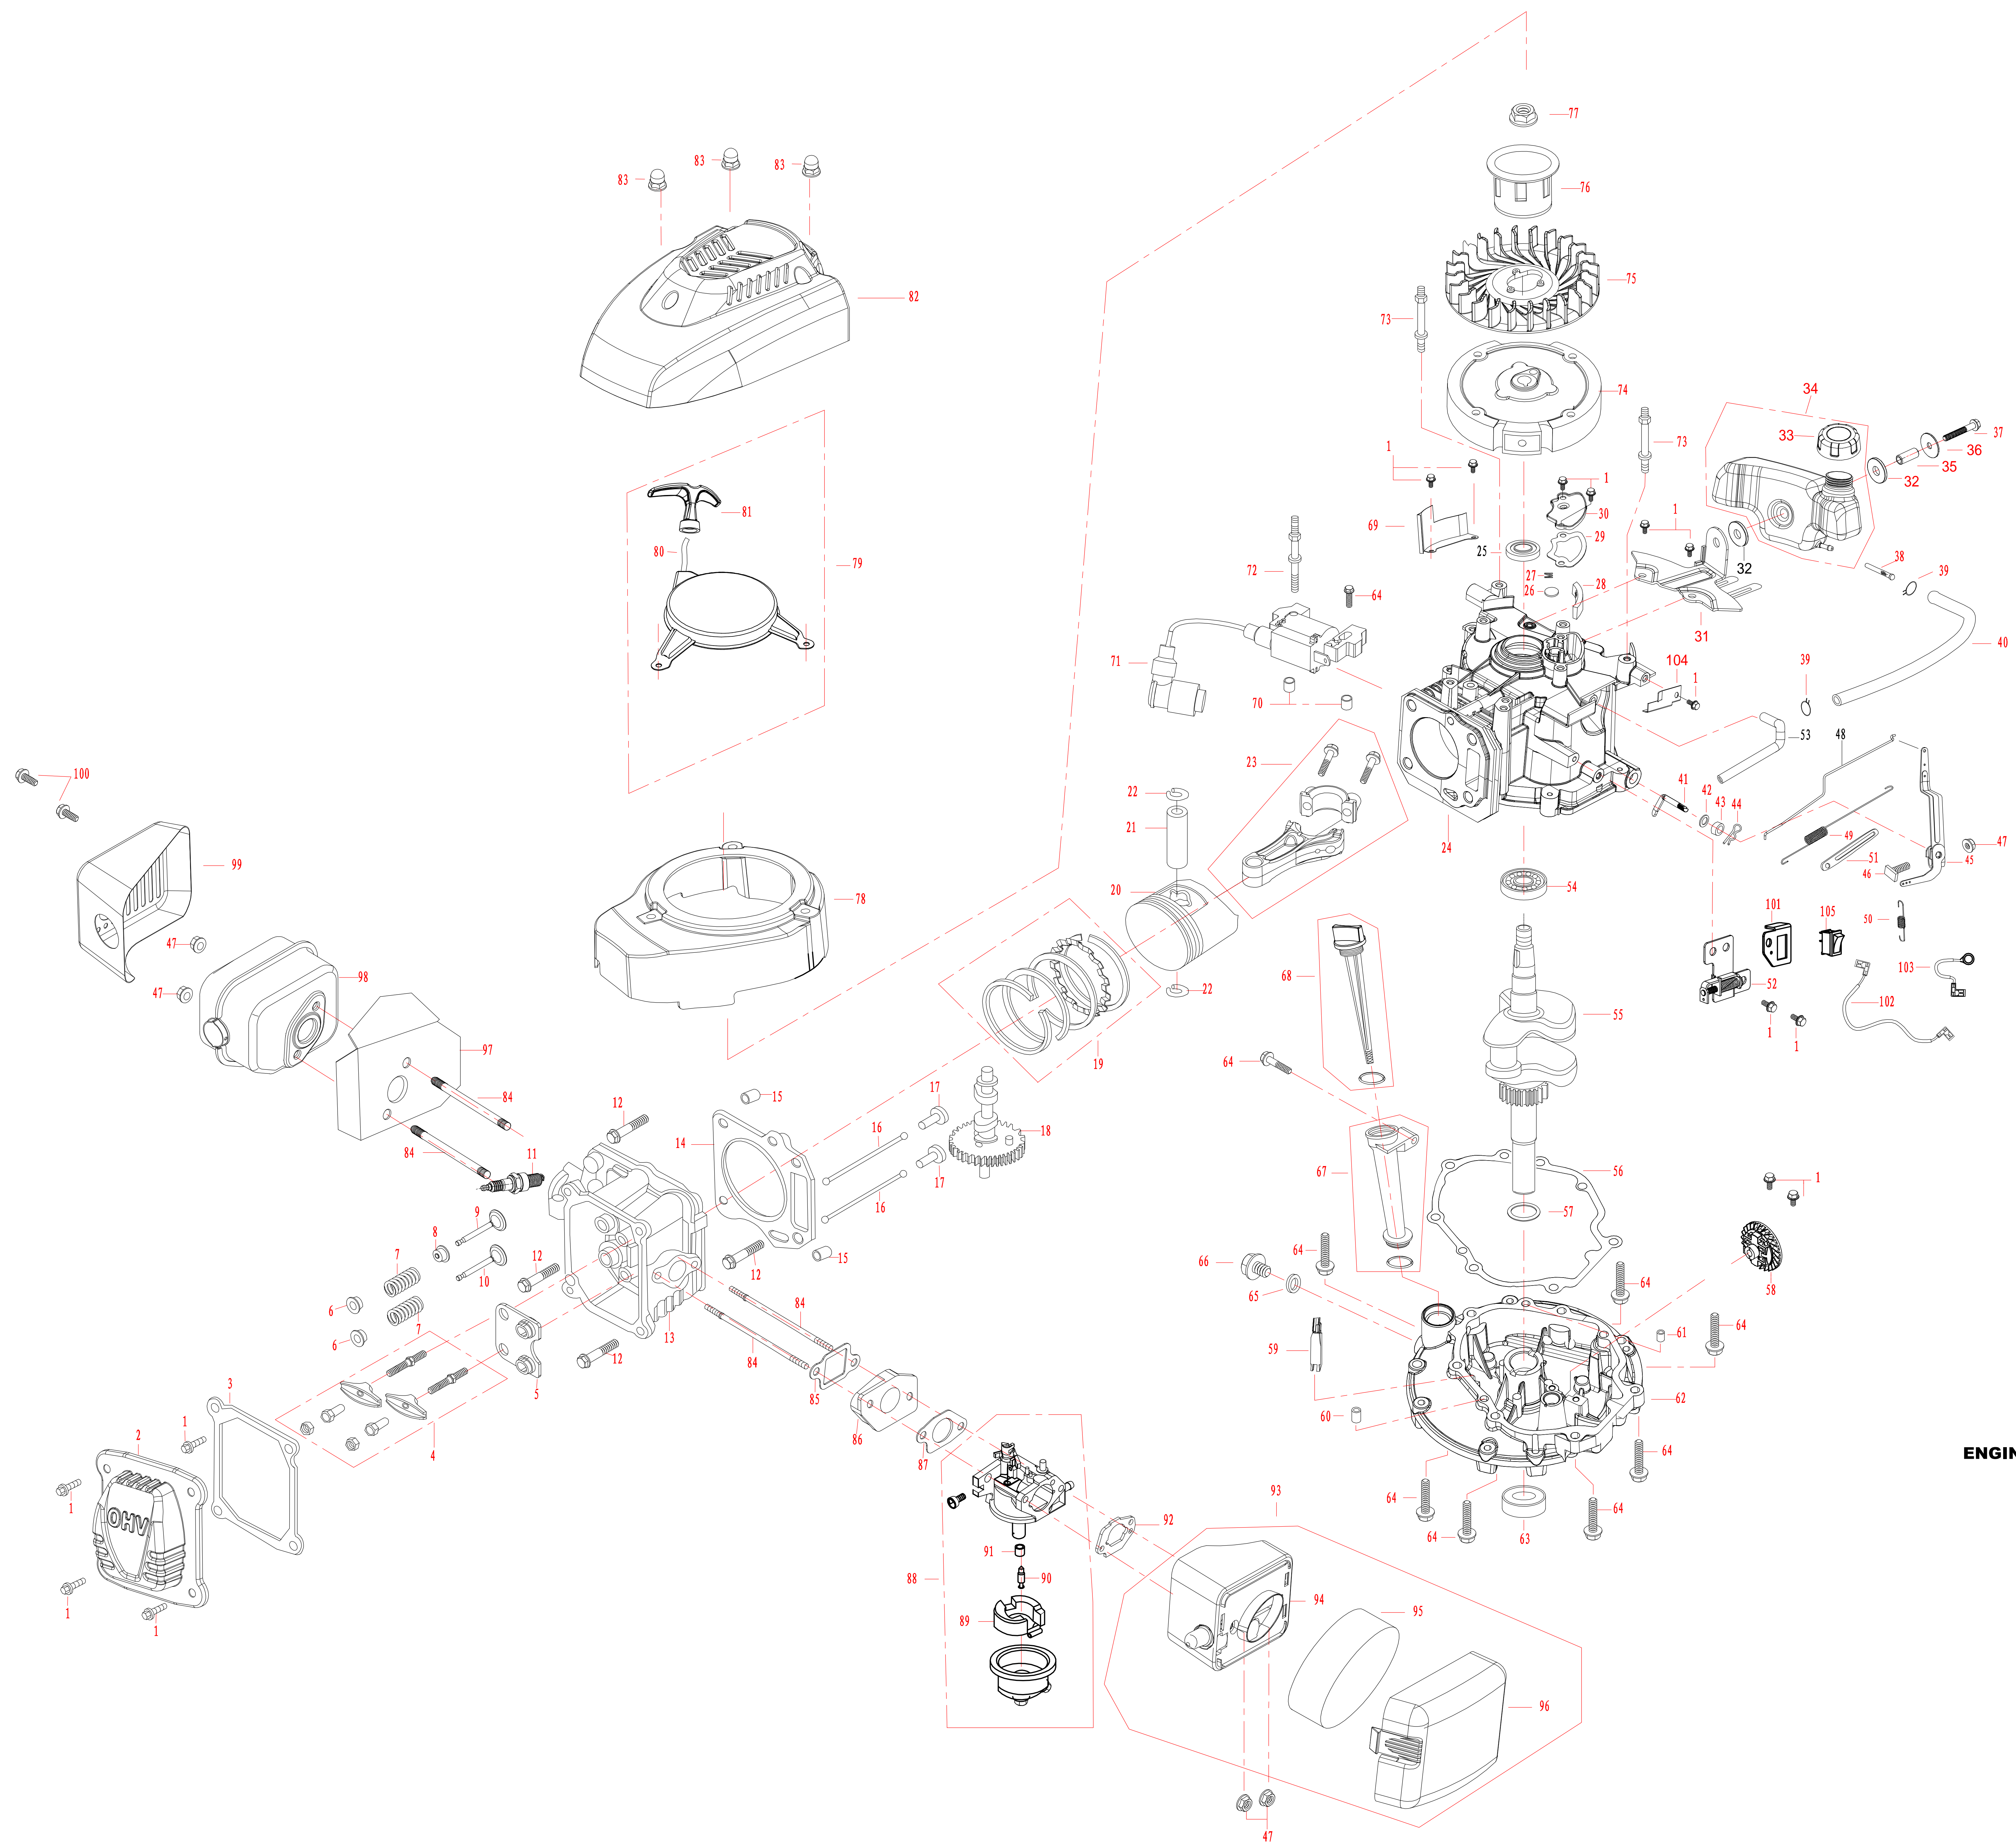

Model Number
Mac Allister

MPWP140G 4HP Pressure Washer
Parts Manual

**COMPLETE
MACHINE**

PUMP

ENGINE

Part ID	Apelson PN	MPN	Part Description	Qty
Main Diagram				
1	GP0000005082	YG2.003.002B	ACCESSORY - PRESSURE WASHER GUN - MPWP140G	1
1A	GP0000005171	YG2.003.002B-LANCE	ACCESSORY - LANCE	1
5	GP0000005084	YG2.005.058	FRAME FOR A MPWP140G	1
6	GP0000005085	YG2.004.002B	ACCESSORY - HIGH PRESSURE HOSE - MPWP140G	1
11	GP0000005083	YG2.006.017	12" RUBBER WHEEL	1
14	GP0000005169	YG3.002.005	PIN FOR A MPWP140G	1
16	GP0000005170	YG3.001.005	FOOT PAD FOR A MPWP140G	1
17	GP0000005644	YG2.001.004	HIGH PRESSURE PUMP - GX-41F	1
19	GP0000005645	YG3.010.001	INLET CONNECTOR	1
20	GP0000005646	YG3.001.001	DRAIN VALVE	1
21	GP0000005172	GB/T 70.2-2000	BOLT M8*40 FOR A MPWP140G	1
22	GP0000005173	YG3.005.695	PAD HOLDER (WASHER)	1
24	GP0000005647	YG2.002.503	4HP ENGINE COMPLETE	1
26	GP0000005174	YG3.002.006	ACCESSORY - NOZZLE (4 PACK) - MPWP140G	1
26	GP0000005175	YG3.002.006A	ACCESSORY - NOZZLE - BLACK - MPWP140G	1
26	GP0000005176	YG3.002.006B	ACCESSORY - NOZZLE - RED - MPWP140G	1
26	GP0000005177	YG3.002.006C	ACCESSORY - NOZZLE - WHITE - MPWP140G	1
26	GP0000005178	YG3.002.006D	ACCESSORY - NOZZLE - YELLOW - MPWP140G	1
Engine Diagram				
11	GP0000005183	DJ1P65F-18500-B	SPARK PLUG	1
33	GP0000005184	DJ1P65F-14306-B-055	FUEL TANK CAP COMP FOR A MPWP140G	1
34	GP0000005185	DJ1P65F-14300-B-055	FUEL TANK ASSEMBLY FOR A MPWP140G	1
45	GP0000005526	DJ1P65F-15004-D	GOVERNOR ARM	1
47	GP0000005530	GB6177-N-6	NUT M6	1
49	GP0000005531	DJ1P65F-15008-C	THROTTLE RETURN SPRING	1
50	GP0000005532	DJ1P65F-15007-B	GOVERNOR SPRING	1
51	GP0000005527	DF6500H-11033-A	WIRING HARNESS CLIP	1
56	GP0000005533	DJ1P65F-11003-B	GASKET	1
68	GP0000005192	DJ1P65F-11007-A-041	OIL DIPSTICK	1
71	GP0000005534	DJ1P65F-18100-C	IGNITION COIL ASSY	1
75	GP0000005535	DJ168F-16002-A	FAN,RECOIL STARTER	1
76	GP0000005536	DJ1P65F-16000-A	PULLEY,STARTER	1
79	GP0000005196	DJ1P65F-16130-B-053	PULL START ASSEMBLY	1
82	GP0000005537	DJ1P65F-16120-E-053	COVER,FAN	1
83	GP0000005538	GBT802-N-6	NUT M6	1
84	GP0000005539	DJ1P65F-14001-B	BOLT, STUD	1
85	GP0000005540	DJ1P65F-14003-B	CARBURETTOR FLANGE GASKET	1
86	GP0000005541	DJ1P65F-14004-A	CARBURETTOR FLANGE	1
87	GP0000005542	DJ1P65F-14005-B	CARBURETTOR GASKET	1
88	GP0000005543	DJ1P65F-14100-Q	CARBURETTOR ASSEMBLY	1
93	GP0000005544	DJ1P65F-14200-E	AIR CLEANER ASSEMBLY	1
94	GP0000005205	DJ1P65F-14203-E	BOTTOM COVER,AIR CLEANER FOR A MPWP140G	1
95	GP0000005206	DJ1P65F-14213-B	ACCESSORY - FILTER ELEMENT	1
96	GP0000005207	DJ1P65F-14204-B	COVER,AIR CLEANER FOR A MPWP140G	1
97	GP0000005545	DJ1P65F-14006-B	EXHAUST HEAT SHIELD/GASKET	1
98	GP0000005095	DJ1P65F-14400-B	MUFFLER COMP FOR A MPWP140G	1
99	GP0000005209	DJ1P65F-14018-B	OUTER EXHAUST HEAT SHIELD	1
100	GP0000005528	GBT16674-B6-8-H	BOLT M6*8	1
102	GP0000005524	DJ1P65F-18401-E	FLAMEOUT WIRE	1
103	GP0000005525	DJ1P65F-18401-F	FLAMEOUT WIRE	1
105	GP0000005529	34203-003	FLAMEOUT WIRE	1