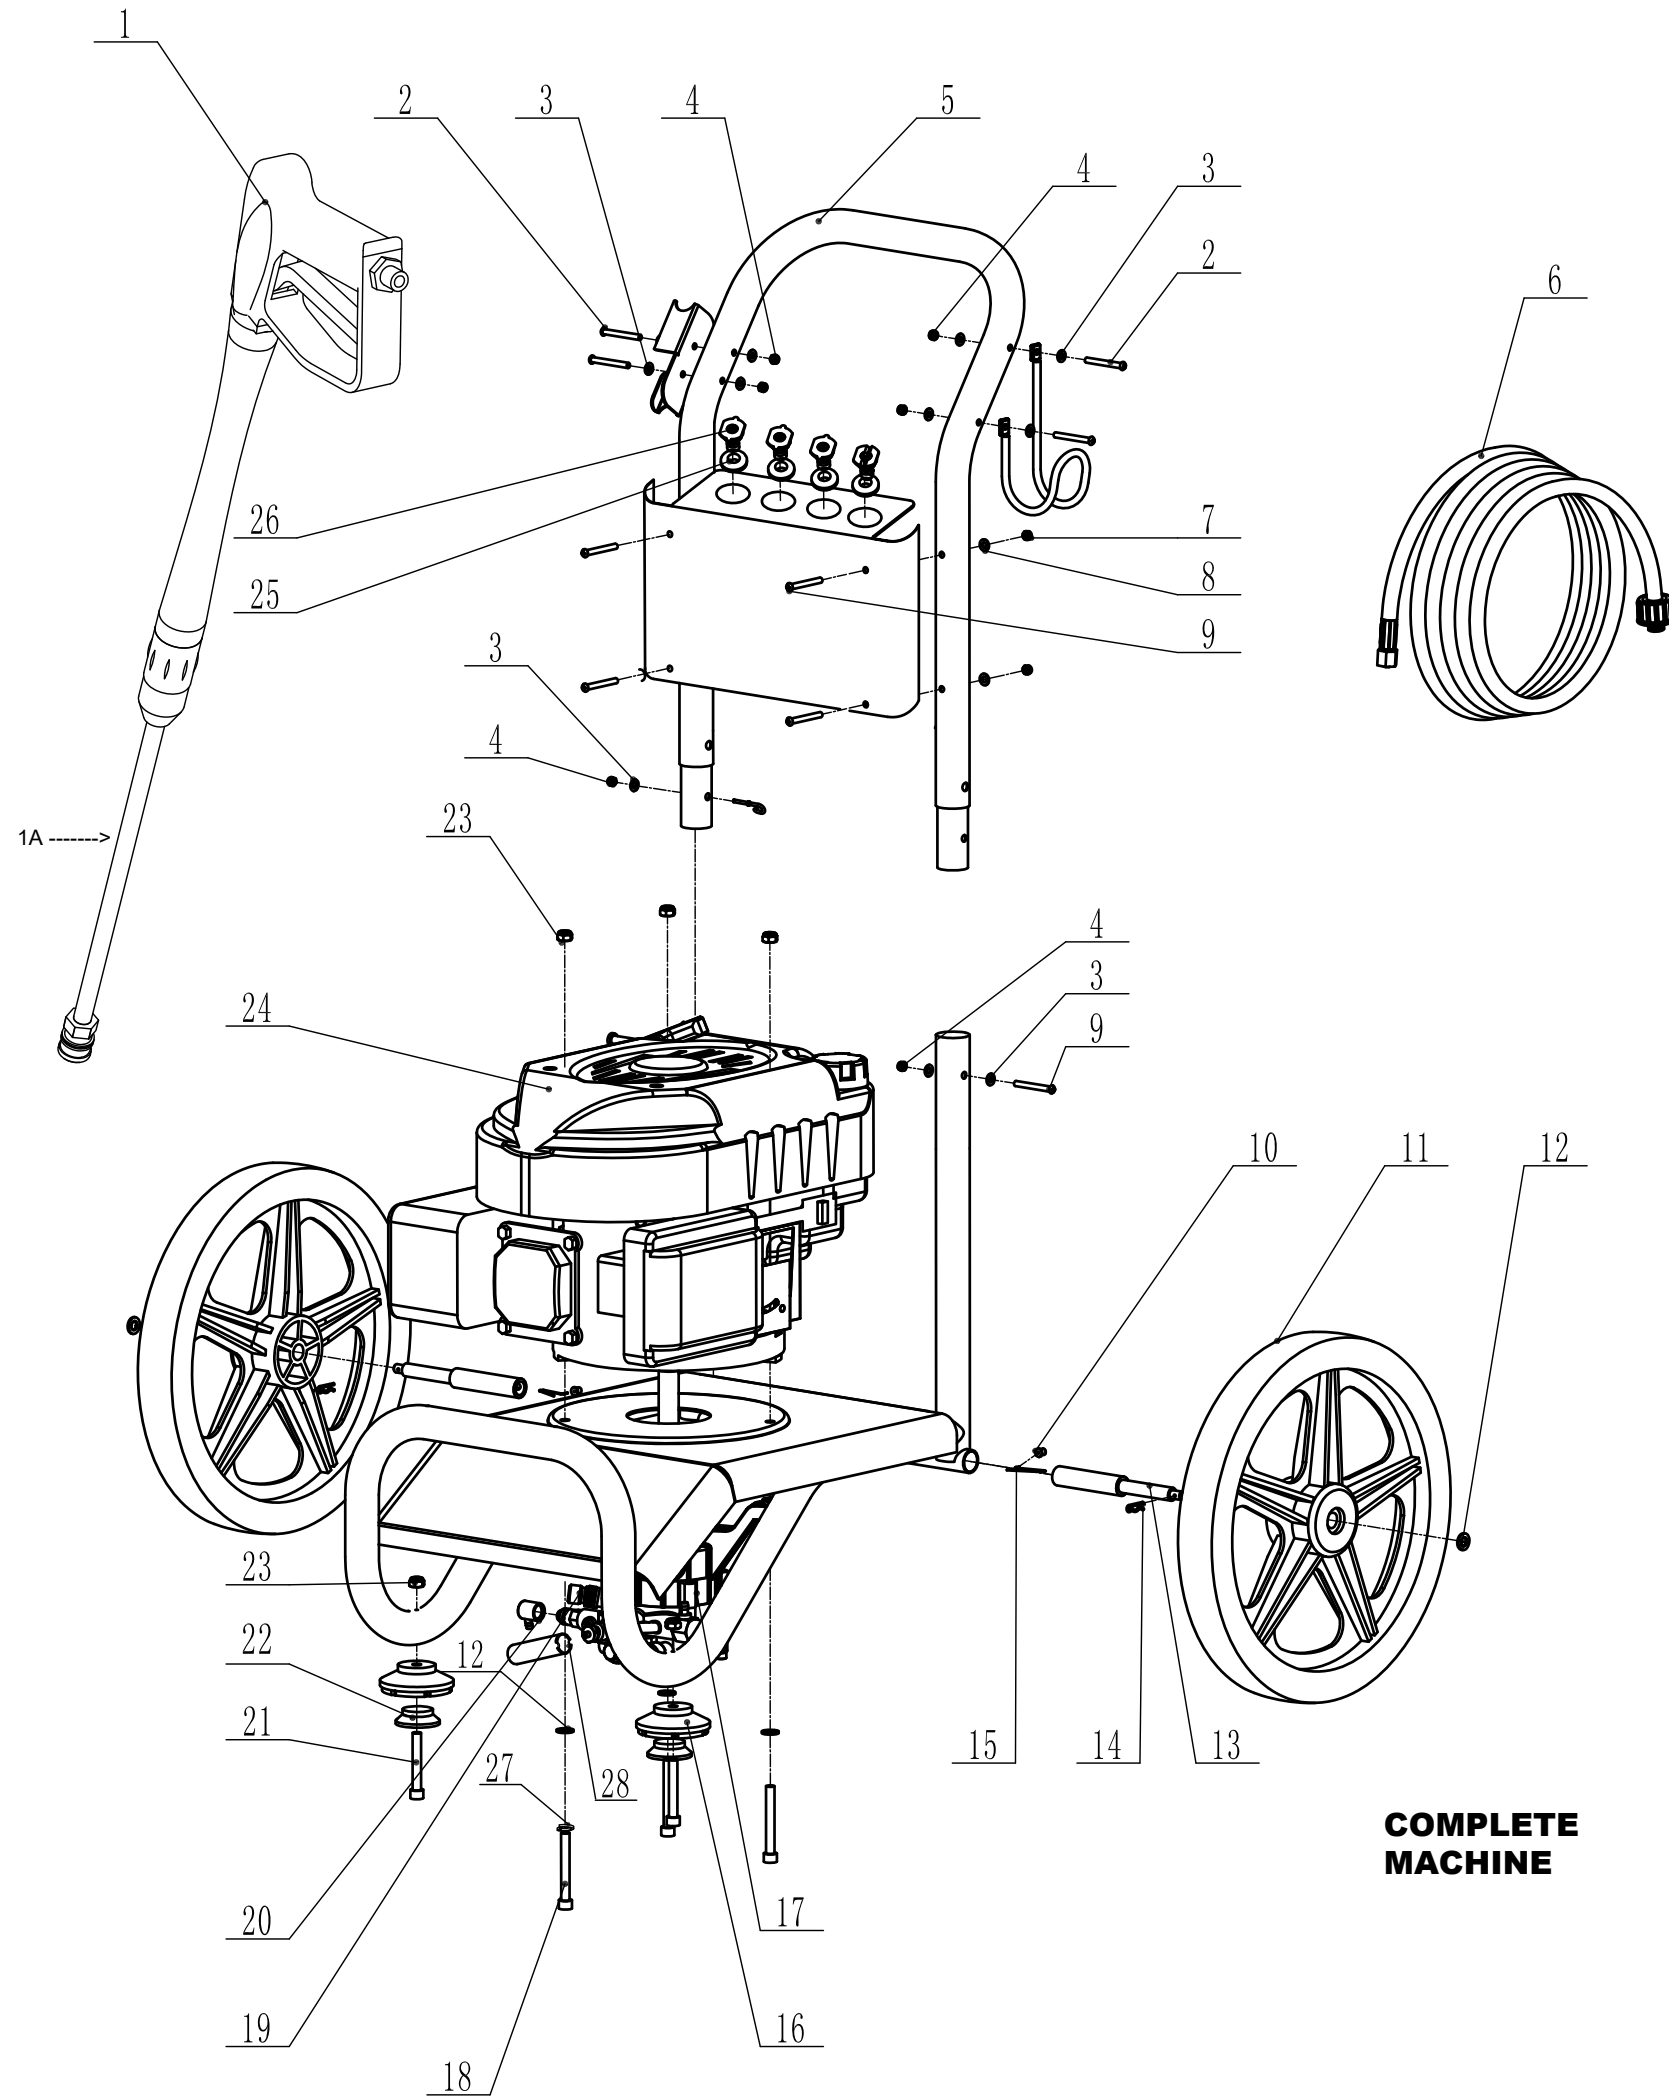

Model Number
Mac Allister

MPWP140G 4HP Pressure Washer
Parts Manual

**COMPLETE
MACHINE**

PUMP

ENGINE

Part ID	Apelson PN	MPN	Part Description	Qty
Main Diagram				
1	GP0000005082	YG2.003.002B	ACCESSORY - PRESSURE WASHER GUN - MPWP140G	1
1A	GP0000005171	YG2.003.002B-LANCE	ACCESSORY - LANCE	1
5	GP0000005084	YG2.005.058	FRAME FOR A MPWP140G	1
6	GP0000005085	YG2.004.002B	ACCESSORY - HIGH PRESSURE HOSE - MPWP140G	1
11	GP0000005083	YG2.006.017	12" RUBBER WHEEL	1
14	GP0000005169	YG3.002.005	PIN FOR A MPWP140G	1
16	GP0000005170	YG3.001.005	FOOT PAD FOR A MPWP140G	1
17	GP0000005644	YG2.001.004	HIGH PRESSURE PUMP - GX-41F	1
19	GP0000005645	YG3.010.001	INLET CONNECTOR	1
20	GP0000005646	YG3.001.001	DRAIN VALVE	1
21	GP0000005172	GB/T 70.2-2000	BOLT M8*40 FOR A MPWP140G	1
22	GP0000005173	YG3.005.695	PAD HOLDER (WASHER)	1
24	GP0000005647	YG2.002.503	4HP ENGINE COMPLETE	1
26	GP0000005174	YG3.002.006	ACCESSORY - NOZZLE (4 PACK) - MPWP140G	1
26	GP0000005175	YG3.002.006A	ACCESSORY - NOZZLE - BLACK - MPWP140G	1
26	GP0000005176	YG3.002.006B	ACCESSORY - NOZZLE - RED - MPWP140G	1
26	GP0000005177	YG3.002.006C	ACCESSORY - NOZZLE - WHITE - MPWP140G	1
26	GP0000005178	YG3.002.006D	ACCESSORY - NOZZLE - YELLOW - MPWP140G	1
Engine Diagram				
11	GP0000005183	DJ1P65F-18500-B	SPARK PLUG	1
33	GP0000005184	DJ1P65F-14306-B-055	FUEL TANK CAP COMP FOR A MPWP140G	1
34	GP0000005185	DJ1P65F-14300-B-055	FUEL TANK ASSEMBLY FOR A MPWP140G	1
45	GP0000005526	DJ1P65F-15004-D	GOVERNOR ARM	1
47	GP0000005530	GB6177-N-6	NUT M6	1
49	GP0000005531	DJ1P65F-15008-C	THROTTLE RETURN SPRING	1
50	GP0000005532	DJ1P65F-15007-B	GOVERNOR SPRING	1
51	GP0000005527	DF6500H-11033-A	WIRING HARNESS CLIP	1
56	GP0000005533	DJ1P65F-11003-B	GASKET	1
68	GP0000005192	DJ1P65F-11007-A-041	OIL DIPSTICK	1
71	GP0000005534	DJ1P65F-18100-C	IGNITION COIL ASSY	1
75	GP0000005535	DJ168F-16002-A	FAN,RECOIL STARTER	1
76	GP0000005536	DJ1P65F-16000-A	PULLEY,STARTER	1
79	GP0000005196	DJ1P65F-16130-B-053	PULL START ASSEMBLY	1
82	GP0000005537	DJ1P65F-16120-E-053	COVER,FAN	1
83	GP0000005538	GBT802-N-6	NUT M6	1
84	GP0000005539	DJ1P65F-14001-B	BOLT, STUD	1
85	GP0000005540	DJ1P65F-14003-B	CARBURETTOR FLANGE GASKET	1
86	GP0000005541	DJ1P65F-14004-A	CARBURETTOR FLANGE	1
87	GP0000005542	DJ1P65F-14005-B	CARBURETTOR GASKET	1
88	GP0000005543	DJ1P65F-14100-Q	CARBURETTOR ASSEMBLY	1
93	GP0000005544	DJ1P65F-14200-E	AIR CLEANER ASSEMBLY	1
94	GP0000005205	DJ1P65F-14203-E	BOTTOM COVER,AIR CLEANER FOR A MPWP140G	1
95	GP0000005206	DJ1P65F-14213-B	ACCESSORY - FILTER ELEMENT	1
96	GP0000005207	DJ1P65F-14204-B	COVER,AIR CLEANER FOR A MPWP140G	1
97	GP0000005545	DJ1P65F-14006-B	EXHAUST HEAT SHIELD/GASKET	1
98	GP0000005095	DJ1P65F-14400-B	MUFFLER COMP FOR A MPWP140G	1
99	GP0000005209	DJ1P65F-14018-B	OUTER EXHAUST HEAT SHIELD	1
100	GP0000005528	GBT16674-B6-8-H	BOLT M6*8	1
102	GP0000005524	DJ1P65F-18401-E	FLAMEOUT WIRE	1
103	GP0000005525	DJ1P65F-18401-F	FLAMEOUT WIRE	1
105	GP0000005529	34203-003	FLAMEOUT WIRE	1