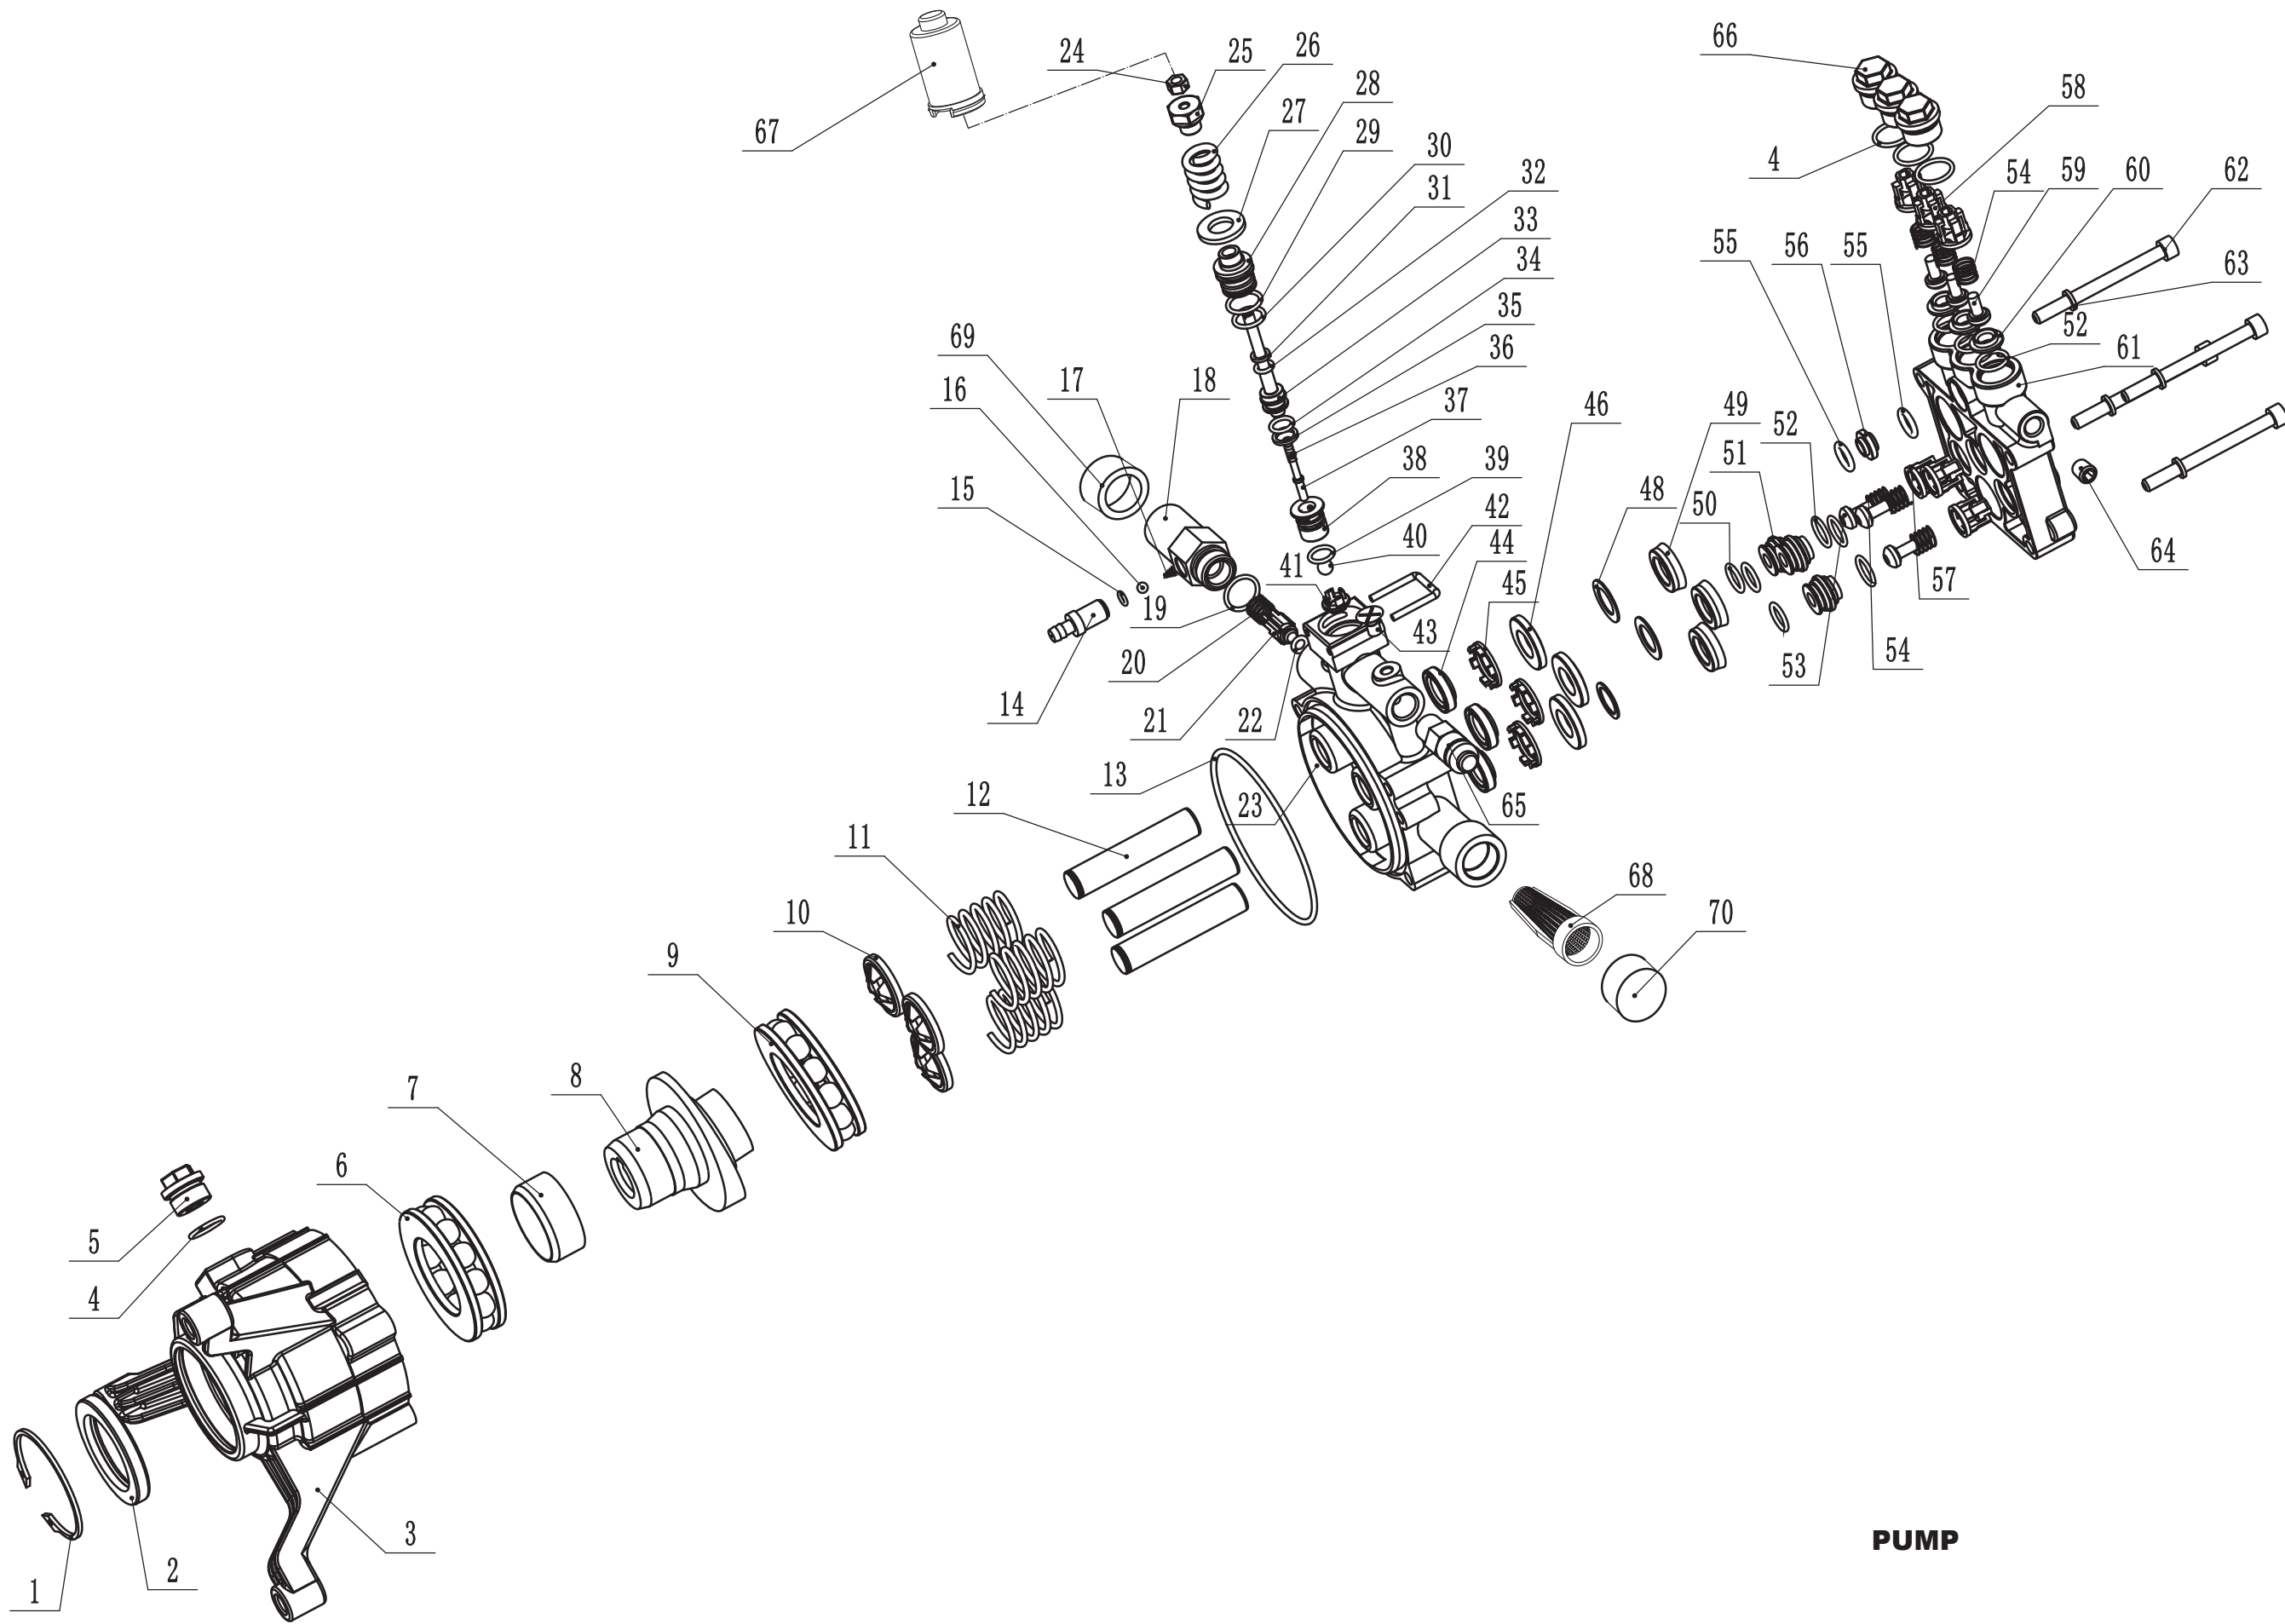

Model Number
Mac Allister

MPWP140G 4HP Pressure Washer
Parts Manual

**COMPLETE
MACHINE**

PUMP

ENGINE

Part ID	Apelson PN	MPN	Part Description	Qty
Main Diagram				
1	GP0000005082	YG2.003.002B	ACCESSORY - PRESSURE WASHER GUN - MPWP140G	1
1A	GP0000005171	YG2.003.002B-LANCE	ACCESSORY - LANCE	1
5	GP0000005084	YG2.005.058	FRAME FOR A MPWP140G	1
6	GP0000005085	YG2.004.002B	ACCESSORY - HIGH PRESSURE HOSE - MPWP140G	1
11	GP0000005083	YG2.006.017	12" RUBBER WHEEL	1
14	GP0000005169	YG3.002.005	PIN FOR A MPWP140G	1
16	GP0000005170	YG3.001.005	FOOT PAD FOR A MPWP140G	1
17	GP0000005644	YG2.001.004	HIGH PRESSURE PUMP - GX-41F	1
19	GP0000005645	YG3.010.001	INLET CONNECTOR	1
20	GP0000005646	YG3.001.001	DRAIN VALVE	1
21	GP0000005172	GB/T 70.2-2000	BOLT M8*40 FOR A MPWP140G	1
22	GP0000005173	YG3.005.695	PAD HOLDER (WASHER)	1
24	GP0000005647	YG2.002.503	4HP ENGINE COMPLETE	1
26	GP0000005174	YG3.002.006	ACCESSORY - NOZZLE (4 PACK) - MPWP140G	1
26	GP0000005175	YG3.002.006A	ACCESSORY - NOZZLE - BLACK - MPWP140G	1
26	GP0000005176	YG3.002.006B	ACCESSORY - NOZZLE - RED - MPWP140G	1
26	GP0000005177	YG3.002.006C	ACCESSORY - NOZZLE - WHITE - MPWP140G	1
26	GP0000005178	YG3.002.006D	ACCESSORY - NOZZLE - YELLOW - MPWP140G	1
Engine Diagram				
11	GP0000005183	DJ1P65F-18500-B	SPARK PLUG	1
33	GP0000005184	DJ1P65F-14306-B-055	FUEL TANK CAP COMP FOR A MPWP140G	1
34	GP0000005185	DJ1P65F-14300-B-055	FUEL TANK ASSEMBLY FOR A MPWP140G	1
45	GP0000005526	DJ1P65F-15004-D	GOVERNOR ARM	1
47	GP0000005530	GB6177-N-6	NUT M6	1
49	GP0000005531	DJ1P65F-15008-C	THROTTLE RETURN SPRING	1
50	GP0000005532	DJ1P65F-15007-B	GOVERNOR SPRING	1
51	GP0000005527	DF6500H-11033-A	WIRING HARNESS CLIP	1
56	GP0000005533	DJ1P65F-11003-B	GASKET	1
68	GP0000005192	DJ1P65F-11007-A-041	OIL DIPSTICK	1
71	GP0000005534	DJ1P65F-18100-C	IGNITION COIL ASSY	1
75	GP0000005535	DJ168F-16002-A	FAN,RECOIL STARTER	1
76	GP0000005536	DJ1P65F-16000-A	PULLEY,STARTER	1
79	GP0000005196	DJ1P65F-16130-B-053	PULL START ASSEMBLY	1
82	GP0000005537	DJ1P65F-16120-E-053	COVER,FAN	1
83	GP0000005538	GBT802-N-6	NUT M6	1
84	GP0000005539	DJ1P65F-14001-B	BOLT, STUD	1
85	GP0000005540	DJ1P65F-14003-B	CARBURETTOR FLANGE GASKET	1
86	GP0000005541	DJ1P65F-14004-A	CARBURETTOR FLANGE	1
87	GP0000005542	DJ1P65F-14005-B	CARBURETTOR GASKET	1
88	GP0000005543	DJ1P65F-14100-Q	CARBURETTOR ASSEMBLY	1
93	GP0000005544	DJ1P65F-14200-E	AIR CLEANER ASSEMBLY	1
94	GP0000005205	DJ1P65F-14203-E	BOTTOM COVER,AIR CLEANER FOR A MPWP140G	1
95	GP0000005206	DJ1P65F-14213-B	ACCESSORY - FILTER ELEMENT	1
96	GP0000005207	DJ1P65F-14204-B	COVER,AIR CLEANER FOR A MPWP140G	1
97	GP0000005545	DJ1P65F-14006-B	EXHAUST HEAT SHIELD/GASKET	1
98	GP0000005095	DJ1P65F-14400-B	MUFFLER COMP FOR A MPWP140G	1
99	GP0000005209	DJ1P65F-14018-B	OUTER EXHAUST HEAT SHIELD	1
100	GP0000005528	GBT16674-B6-8-H	BOLT M6*8	1
102	GP0000005524	DJ1P65F-18401-E	FLAMEOUT WIRE	1
103	GP0000005525	DJ1P65F-18401-F	FLAMEOUT WIRE	1
105	GP0000005529	34203-003	FLAMEOUT WIRE	1